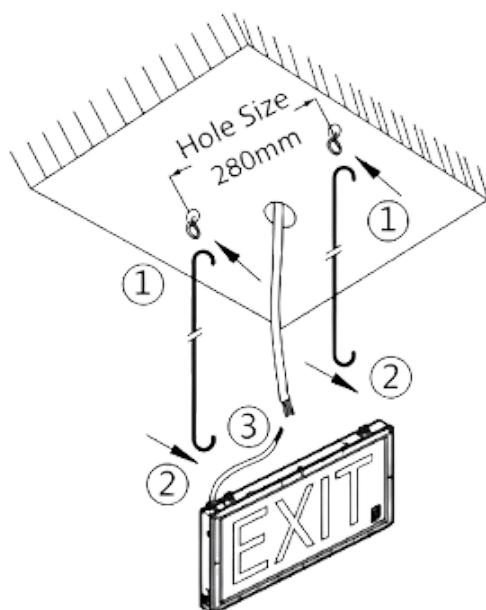

# **VACOLUX**<sup>®</sup> **LIGHTING**

**VL-7 LED Emergency &  
Signage Lighting**

**VL - 7**

*No Flicker    High Color Rendering Index    Anti-Glare    Duration Time 3 Hours*

Item Number	Power	Emergency Duration	Voltage	Size (L × T × H) mm	IP Rating
LED Exit Sign	3W	Up to 180 Minutes	220-240V 50/60Hz	360 × 21 × 168	IP30

**Material**

*Diecast Aluminum*

**Product Dimension**

**VL - 7**

*No Flicker    High Color Rendering Index    Anti-Glare    Duration Time 3 Hours*

Item Number	Power	Emergency Duration	Voltage	Size (L x T x H) mm	IP Rating
LED Exit Sign	3W	Up to 180 Minutes	220-240V 50/60Hz	360 x 20 x 200	IP30

**Material**

*Diecast Aluminum*

**Product Dimension**

**VL - 7**

*No Flicker    High Color Rendering Index    Anti-Glare    Duration Time 3 Hours*

Item Number	Power	Emergency Duration	Voltage	Size (L x T x H) mm	IP Rating
LED Exit Sign	3W	Up to 180 Minutes	220-240V 50/60Hz	330 x 23 x 151	IP30

**Material**

*Diecast Aluminum*

**Product Dimension**