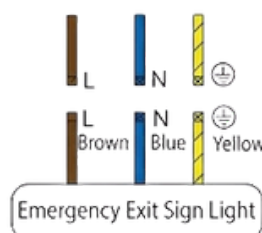

# **VACOLUX**<sup>®</sup> **LIGHTING**

**VL-7 LED Emergency &  
Signage Lighting**

**VL - 7**

*No Flicker    High Color Rendering Index    Anti-Glare    Duration Time 3 Hours*

Item Number	Power	Emergency Duration	Voltage	Size (L × T × H) mm	IP Rating
LED Exit Sign	3W	Up to 180 Minutes	220-240V 50/60Hz	360 × 21 × 168	IP30

**Material**

*Diecast Aluminum*

**Product Dimension**

**VL - 7**

*No Flicker    High Color Rendering Index    Anti-Glare    Duration Time 3 Hours*

Item Number	Power	Emergency Duration	Voltage	Size (L x T x H) mm	IP Rating
LED Exit Sign	3W	Up to 180 Minutes	220-240V 50/60Hz	360 x 20 x 200	IP30

**Material**

*Diecast Aluminum*

**Product Dimension**

**VL - 7**

*No Flicker    High Color Rendering Index    Anti-Glare    Duration Time 3 Hours*

Item Number	Power	Emergency Duration	Voltage	Size (L x T x H) mm	IP Rating
LED Exit Sign	3W	Up to 180 Minutes	220-240V 50/60Hz	330 x 23 x 151	IP30