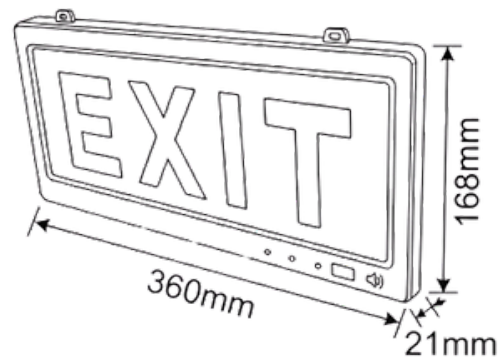

# **VACOLUX**<sup>®</sup> **LIGHTING**

**VL-7 LED Emergency &  
Signage Lighting**

**VL - 7**

*No Flicker    High Color Rendering Index    Anti-Glare    Duration Time 3 Hours*

Item Number	Power	Emergency Duration	Voltage	Size (L × T × H) mm	IP Rating
LED Exit Sign	3W	Up to 180 Minutes	220-240V 50/60Hz	360 × 21 × 168	IP30

**Material**

*Diecast Aluminum*

**Product Dimension**

**VL - 7**

*No Flicker    High Color Rendering Index    Anti-Glare    Duration Time 3 Hours*

Item Number	Power	Emergency Duration	Voltage	Size (L x T x H) mm	IP Rating
LED Exit Sign	3W	Up to 180 Minutes	220-240V 50/60Hz	360 x 20 x 200	IP30

**Material**

*Diecast Aluminum*

**Product Dimension**

**VL - 7**

*No Flicker    High Color Rendering Index    Anti-Glare    Duration Time 3 Hours*

Item Number	Power	Emergency Duration	Voltage	Size (L x T x H) mm	IP Rating
LED Exit Sign	3W	Up to 180 Minutes	220-240V 50/60Hz	330 x 23 x 151	IP30