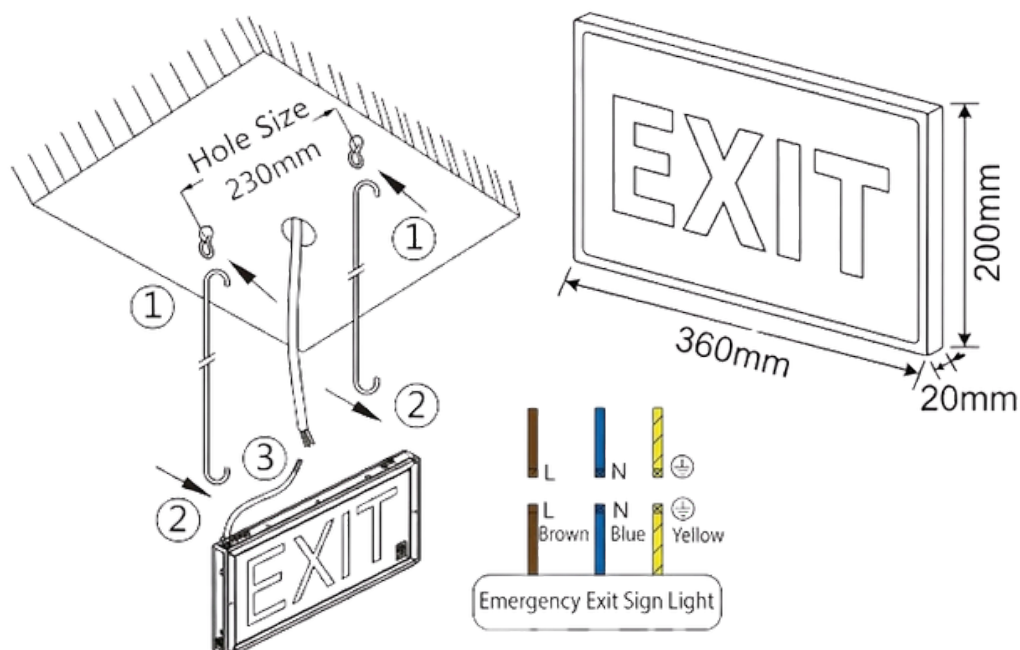

# **VACOLUX**<sup>®</sup> **LIGHTING**

**VL-7 LED Emergency &  
Signage Lighting**

**VL - 7**

*No Flicker    High Color Rendering Index    Anti-Glare    Duration Time 3 Hours*

Item Number	Power	Emergency Duration	Voltage	Size (L × T × H) mm	IP Rating
LED Exit Sign	3W	Up to 180 Minutes	220-240V 50/60Hz	360 × 21 × 168	IP30

**Material**

*Diecast Aluminum*

**Product Dimension**

**VL - 7**

*No Flicker    High Color Rendering Index    Anti-Glare    Duration Time 3 Hours*

Item Number	Power	Emergency Duration	Voltage	Size (L x T x H) mm	IP Rating
LED Exit Sign	3W	Up to 180 Minutes	220-240V 50/60Hz	360 x 20 x 200	IP30

**Material**

*Diecast Aluminum*

**Product Dimension**

**VL - 7**

*No Flicker    High Color Rendering Index    Anti-Glare    Duration Time 3 Hours*

Item Number	Power	Emergency Duration	Voltage	Size (L x T x H) mm	IP Rating
LED Exit Sign	3W	Up to 180 Minutes	220-240V 50/60Hz	330 x 23 x 151	IP30