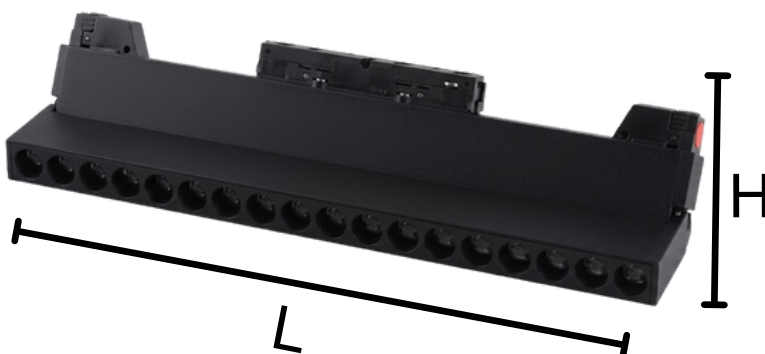

Product Dimension

Conductive Connector (Hard)

100W/200W Power Source