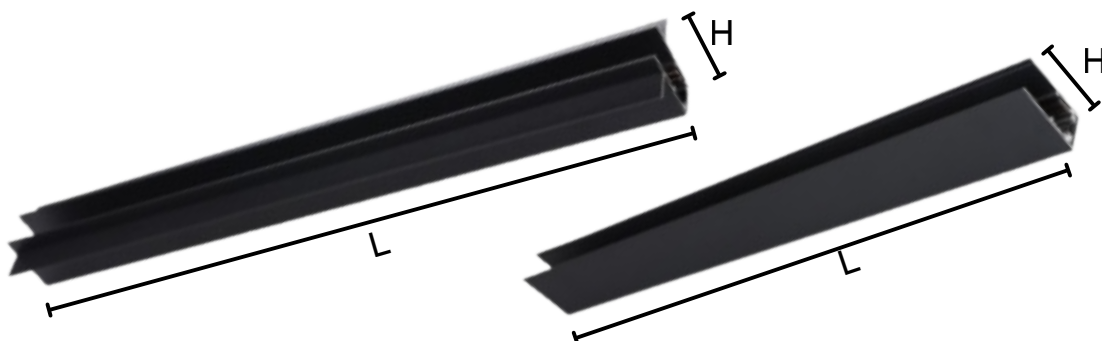

Product Dimension