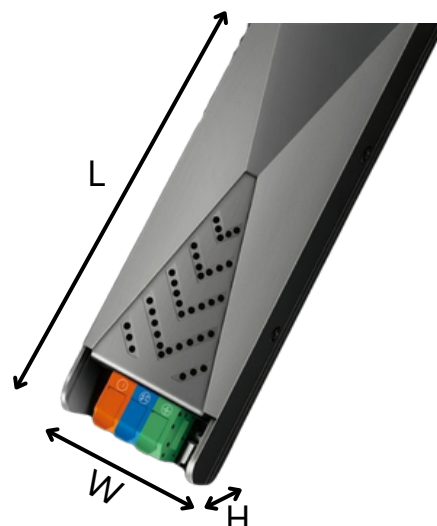

Material

Body : Aluminum

Product Dimension

TRS

| Item Number | Output Power | Size (mm) L×W×H | Input Voltage | Output Voltage | Rated Current (mA) | Working Temperature | Efficiency |
|-------------|--------------|--------------------|---------------|----------------|--------------------|---------------------|------------|
| TRS-60W | 60W | 128 × 34.6 × 25.7 | 180-265V | 12V/24V | 5A/2.5A | -25°C--+50°C | > 86% |
| TRS-120W | 120W | 148 × 34.6 × 25.7 | 180-265V | 12V/24V | 10A/5A | -25°C--+50°C | > 88% |
| TRS-200W | 200W | 168 × 48.6 × 25.7 | 180-265V | 12V/24V | 16.6A/8.3A | -25°C--+50°C | > 88% |
| TRS-300W | 300W | 198 × 48.6 × 25.7 | 180-265V | 12V/24V | 25A/12.5A | -25°C--+50°C | > 90% |
| TRS-400W | 400W | 228 × 48.6 × 25.7 | 180-265V | 12V/24V | 33.3A/16.6A | -25°C--+50°C | > 90% |
| TRS-500W | 500W | 248 × 48.6 × 25.7 | 180-265V | 12V/24V | 41.6A/20.8A | -25°C--+50°C | > 90% |

Material

Aluminum

CE RoHS    
IP 20

Product Dimension

TRD

| Item Number | Output Power | Size (mm) L×W×H | Input Voltage | Output Voltage | Rated Current (mA) | Working Temperature | Efficiency |
|-------------|--------------|--------------------|---------------|----------------|--------------------|---------------------|------------|
| TRD-100W | 100W | 171 × 50.4 × 28 | 180-265V | 24V | 4A | -25°C-+50°C | > 88% |
| TRD-200W | 200W | 207 × 50.4 × 28 | 180-265V | 24V | 8A | -25°C-+50°C | > 89% |

Material
Aluminum

CE RoHS 
IP 20

Product Dimension

TRM

| Item Number | Output Power | Size (mm) LxWxH | Input Voltage | Output Voltage | Rated Current (mA) | Working Temperature | Efficiency |
|-------------|--------------|--------------------|---------------|----------------|--------------------|---------------------|------------|
| TRM-100W | 100W | 185 × 22 × 25 | 180-265V | 48V | 2.1A | -30°C--+70°C | > 90% |
| TRM-200W | 200W | 230 × 22 × 25 | 180-265V | 48V | 8A | -30°C--+70°C | > 90% |