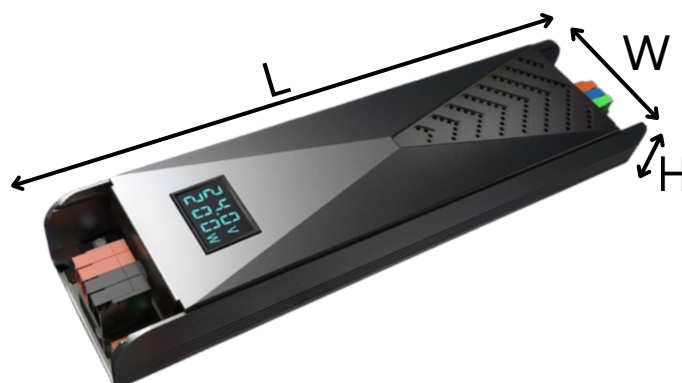

Product Dimension