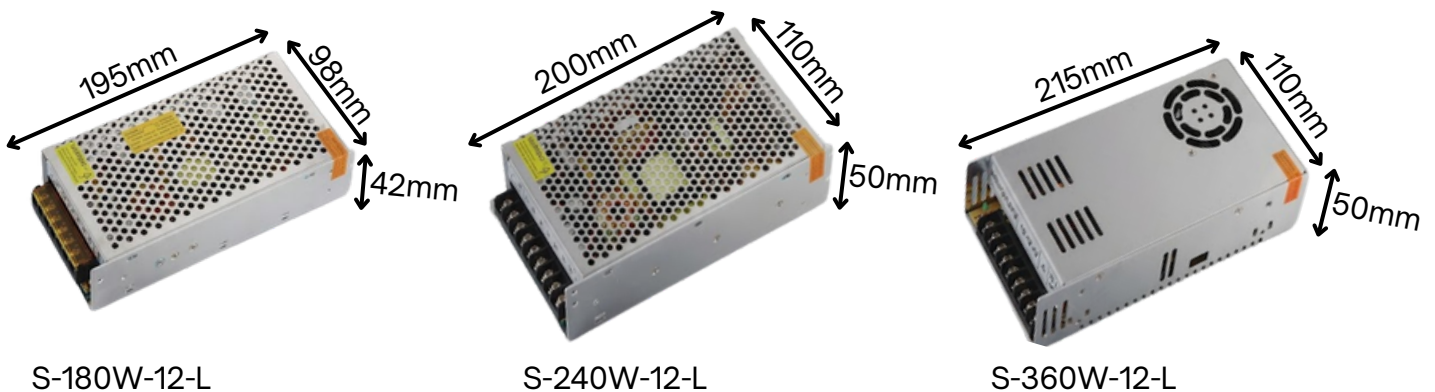

Product Dimension