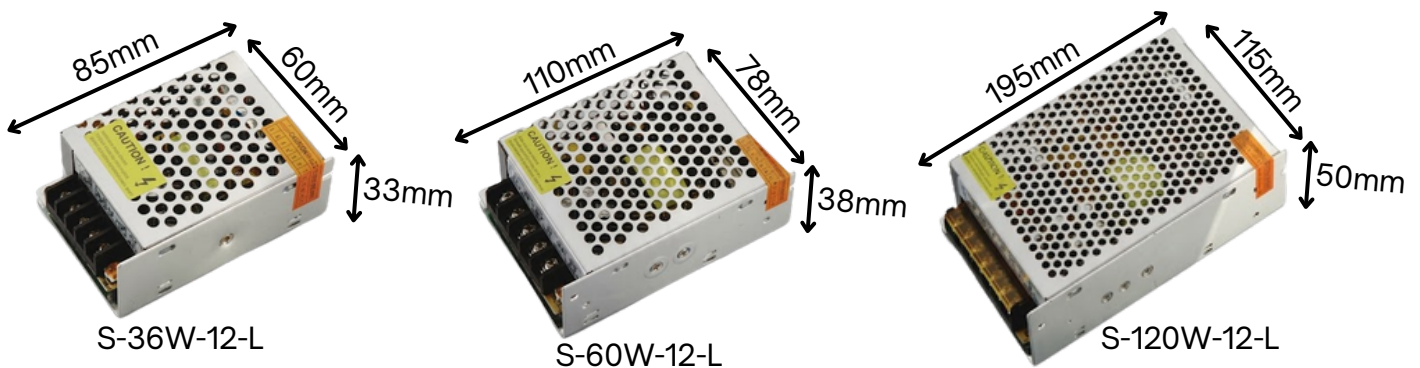

Material

Body : Aluminum

Product Dimension

S - 12 - L

| Item Number | Power | PF | Efficiency | Voltage | Size (mm) |
|-------------|-------|------|------------|------------|----------------|
| S-180W-12-L | 180W | >0.6 | >85%/86% | 110/220Vac | 195 × 98 × 42 |
| S-240W-12-L | 240W | >0.6 | >85%/86% | 110/220Vac | 200 × 110 × 50 |
| S-360W-12-L | 360W | >0.6 | >85%/86% | 110/220Vac | 215 × 110 × 50 |

Material

Body : Aluminum

Product Dimension

TRS

| Item Number | Output Power | Size (mm) L×W×H | Input Voltage | Output Voltage | Rated Current (mA) | Working Temperature | Efficiency |
|-------------|--------------|--------------------|---------------|----------------|--------------------|---------------------|------------|
| TRS-60W | 60W | 128 × 34.6 × 25.7 | 180-265V | 12V/24V | 5A/2.5A | -25°C--+50°C | > 86% |
| TRS-120W | 120W | 148 × 34.6 × 25.7 | 180-265V | 12V/24V | 10A/5A | -25°C--+50°C | > 88% |
| TRS-200W | 200W | 168 × 48.6 × 25.7 | 180-265V | 12V/24V | 16.6A/8.3A | -25°C--+50°C | > 88% |
| TRS-300W | 300W | 198 × 48.6 × 25.7 | 180-265V | 12V/24V | 25A/12.5A | -25°C--+50°C | > 90% |
| TRS-400W | 400W | 228 × 48.6 × 25.7 | 180-265V | 12V/24V | 33.3A/16.6A | -25°C--+50°C | > 90% |
| TRS-500W | 500W | 248 × 48.6 × 25.7 | 180-265V | 12V/24V | 41.6A/20.8A | -25°C--+50°C | > 90% |

Material

Aluminum

CE RoHS    
IP 20

Product Dimension

TRD

| Item Number | Output Power | Size (mm) L×W×H | Input Voltage | Output Voltage | Rated Current (mA) | Working Temperature | Efficiency |
|-------------|--------------|--------------------|---------------|----------------|--------------------|---------------------|------------|
| TRD-100W | 100W | 171 × 50.4 × 28 | 180-265V | 24V | 4A | -25°C-+50°C | > 88% |
| TRD-200W | 200W | 207 × 50.4 × 28 | 180-265V | 24V | 8A | -25°C-+50°C | > 89% |