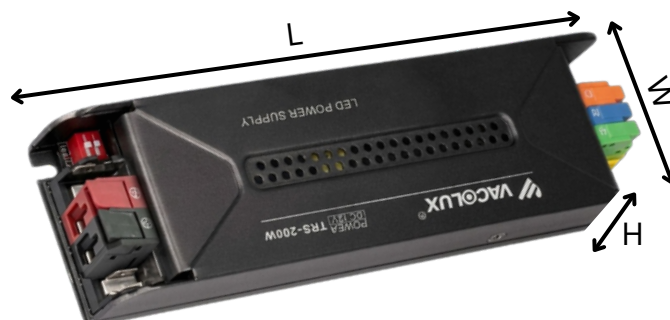

Material

Body : Aluminum

Product Dimension

TRS

| Item Number | Output Power | Size (mm) L×W×H | Input Voltage | Output Voltage | Rated Current (mA) | Working Temperature | Efficiency |
|-------------|--------------|--------------------|---------------|----------------|--------------------|---------------------|------------|
| TRS-60W | 60W | 128 × 34.6 × 25.7 | 180-265V | 12V/24V | 5A/2.5A | -25°C--+50°C | > 86% |
| TRS-120W | 120W | 148 × 34.6 × 25.7 | 180-265V | 12V/24V | 10A/5A | -25°C--+50°C | > 88% |
| TRS-200W | 200W | 168 × 48.6 × 25.7 | 180-265V | 12V/24V | 16.6A/8.3A | -25°C--+50°C | > 88% |
| TRS-300W | 300W | 198 × 48.6 × 25.7 | 180-265V | 12V/24V | 25A/12.5A | -25°C--+50°C | > 90% |
| TRS-400W | 400W | 228 × 48.6 × 25.7 | 180-265V | 12V/24V | 33.3A/16.6A | -25°C--+50°C | > 90% |
| TRS-500W | 500W | 248 × 48.6 × 25.7 | 180-265V | 12V/24V | 41.6A/20.8A | -25°C--+50°C | > 90% |

Material

Aluminum

CE RoHS    
IP 20

Product Dimension

TRD

| Item Number | Output Power | Size (mm) L×W×H | Input Voltage | Output Voltage | Rated Current (mA) | Working Temperature | Efficiency |
|-------------|--------------|--------------------|---------------|----------------|--------------------|---------------------|------------|
| TRD-100W | 100W | 171 × 50.4 × 28 | 180-265V | 24V | 4A | -25°C-+50°C | > 88% |
| TRD-200W | 200W | 207 × 50.4 × 28 | 180-265V | 24V | 8A | -25°C-+50°C | > 89% |

Material
Aluminum

CE RoHS 
IP 20

Product Dimension

TRM

| Item Number | Output Power | Size (mm) LxWxH | Input Voltage | Output Voltage | Rated Current (mA) | Working Temperature | Efficiency |
|-------------|--------------|--------------------|---------------|----------------|--------------------|---------------------|------------|
| TRM-100W | 100W | 185 × 22 × 25 | 180-265V | 48V | 2.1A | -30°C--+70°C | > 90% |
| TRM-200W | 200W | 230 × 22 × 25 | 180-265V | 48V | 8A | -30°C--+70°C | > 90% |