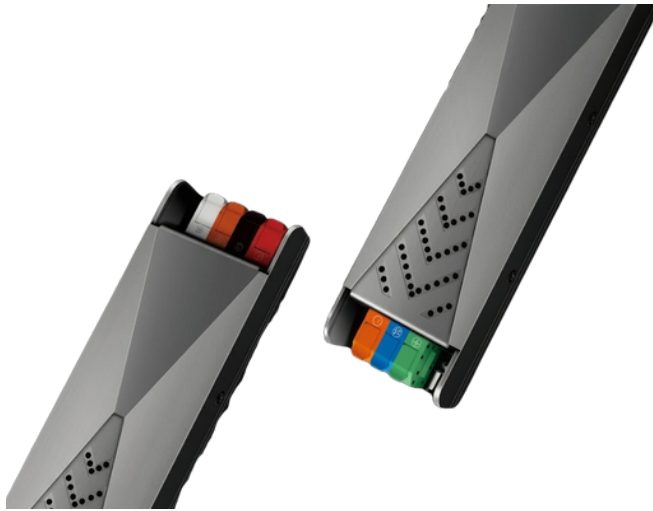

Material

Body : Aluminum

Product Dimension

TRS

| Item Number | Output Power | Size (mm) L×W×H | Input Voltage | Output Voltage | Rated Current (mA) | Working Temperature | Efficiency |
|-------------|--------------|--------------------|---------------|----------------|--------------------|---------------------|------------|
| TRS-60W | 60W | 128 × 34.6 × 25.7 | 180-265V | 12V/24V | 5A/2.5A | -25°C--+50°C | > 86% |
| TRS-120W | 120W | 148 × 34.6 × 25.7 | 180-265V | 12V/24V | 10A/5A | -25°C--+50°C | > 88% |
| TRS-200W | 200W | 168 × 48.6 × 25.7 | 180-265V | 12V/24V | 16.6A/8.3A | -25°C--+50°C | > 88% |
| TRS-300W | 300W | 198 × 48.6 × 25.7 | 180-265V | 12V/24V | 25A/12.5A | -25°C--+50°C | > 90% |
| TRS-400W | 400W | 228 × 48.6 × 25.7 | 180-265V | 12V/24V | 33.3A/16.6A | -25°C--+50°C | > 90% |
| TRS-500W | 500W | 248 × 48.6 × 25.7 | 180-265V | 12V/24V | 41.6A/20.8A | -25°C--+50°C | > 90% |

Material

Aluminum

CE RoHS    
IP 20

Product Dimension

TRD

| Item Number | Output Power | Size (mm) L×W×H | Input Voltage | Output Voltage | Rated Current (mA) | Working Temperature | Efficiency |
|-------------|--------------|--------------------|---------------|----------------|--------------------|---------------------|------------|
| TRD-100W | 100W | 171 × 50.4 × 28 | 180-265V | 24V | 4A | -25°C-+50°C | > 88% |
| TRD-200W | 200W | 207 × 50.4 × 28 | 180-265V | 24V | 8A | -25°C-+50°C | > 89% |