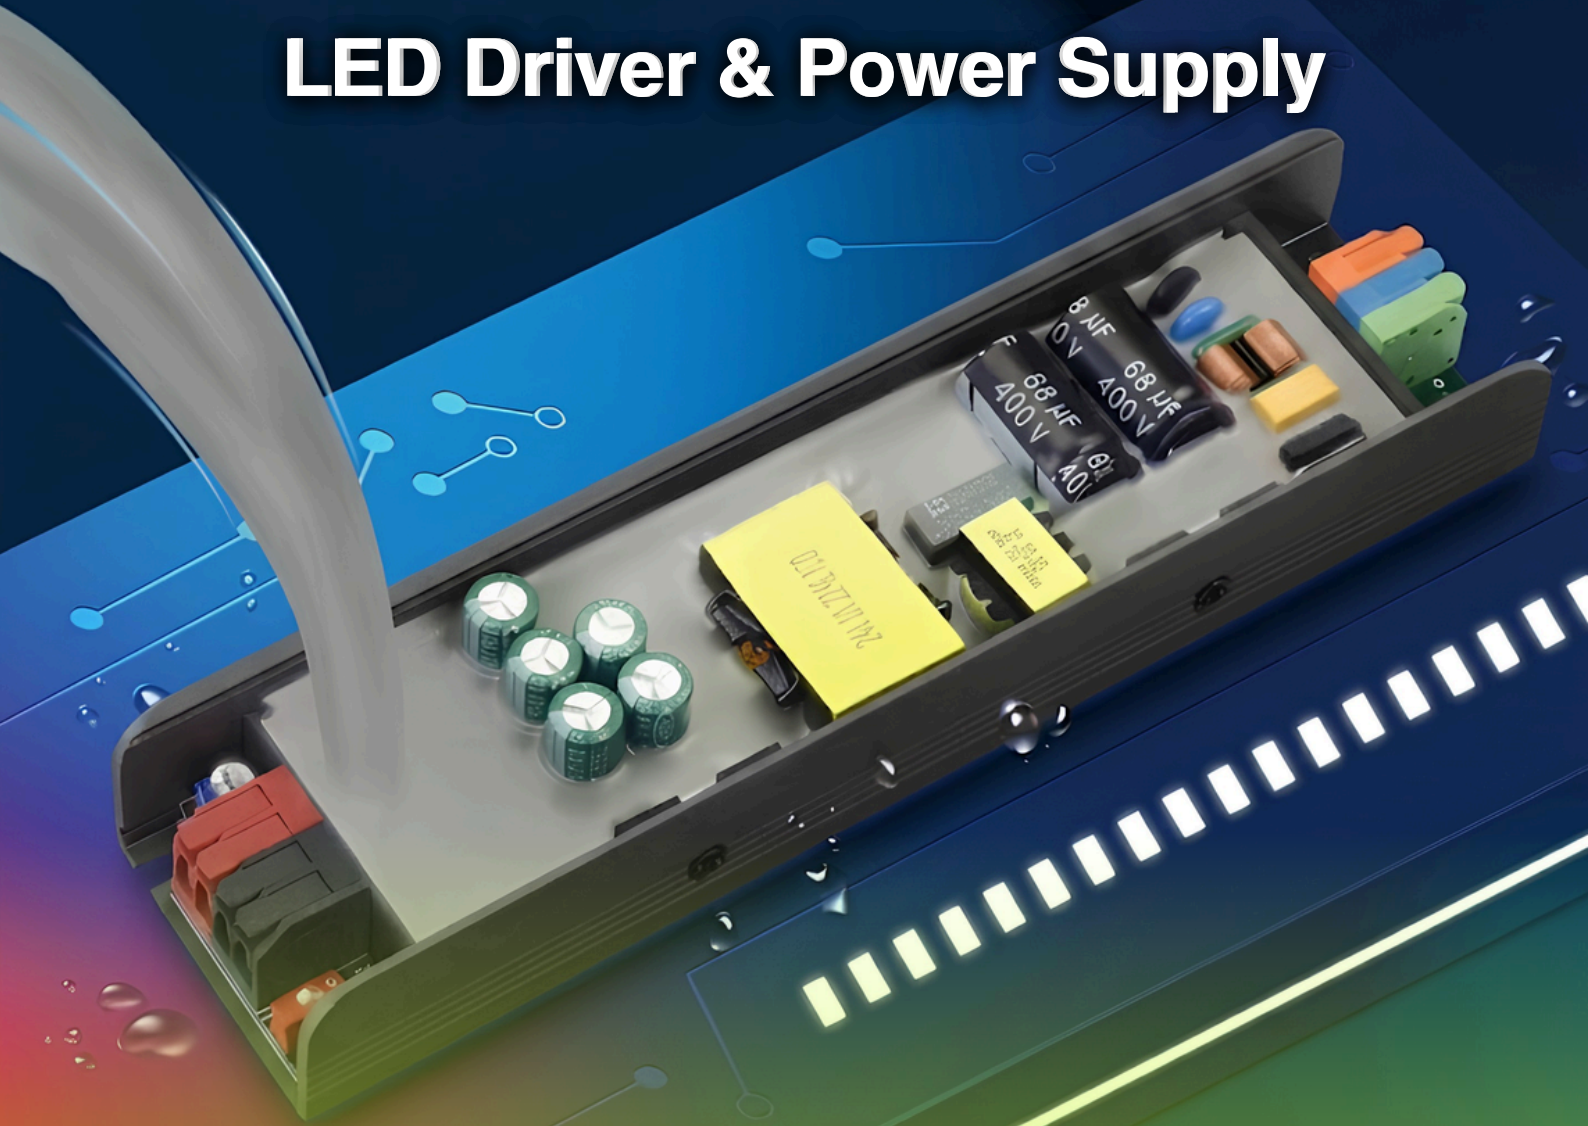

VACOLUX[®]

LIGHTING

LED Driver & Power Supply

SNI

S - 12 - L

| Item Number | Power | PF | Efficiency | Voltage | Size (mm) |
|-------------|-------|------|------------|------------|----------------|
| S-36W-12-L | 36W | >0.6 | >85%/86% | 180-240Vac | 85 × 60 × 33 |
| S-60W-12-L | 60W | >0.6 | >85%/86% | 180-240Vac | 110 × 78 × 38 |
| S-120W-12-L | 120W | >0.6 | >85%/86% | 180-240Vac | 195 × 115 × 50 |