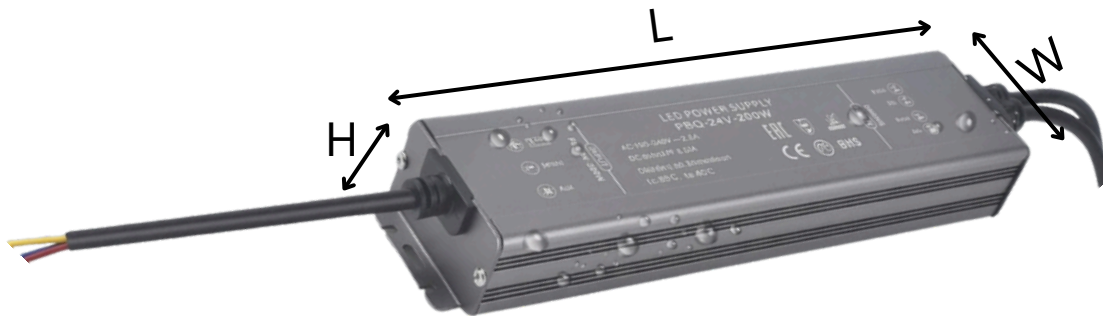

Product Dimension