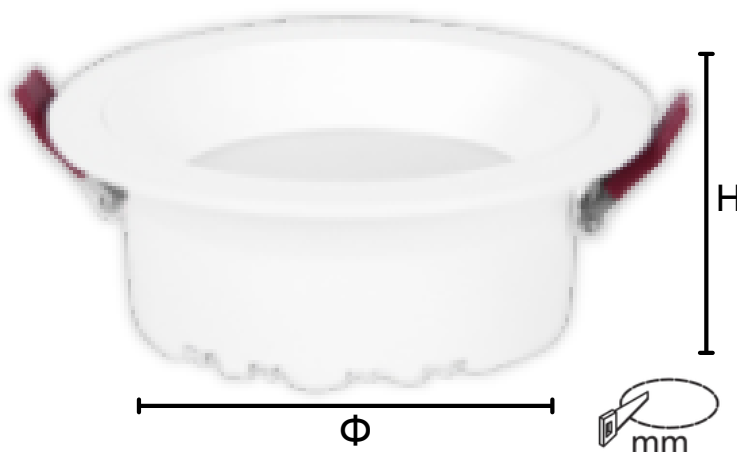

Product Dimension