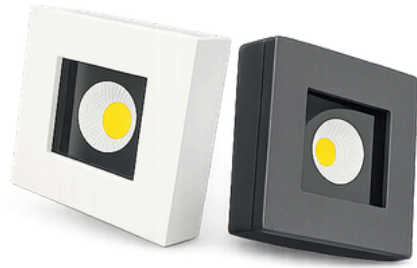

VL - 1026

Enviromental Protection

Energy Saving

Simple installation

Item Number	Power	LM	CCT	Voltage	A	B	C
VL - 1025	5W	400-500	3000K 4000K 6500K	AC220V	60	60	10
VL - 1026	5W	450-500	3000K 4000K 6500K	AC220V	60	60	10

Material

Body : *Aluminum*

Powered by : *Bridgelux*