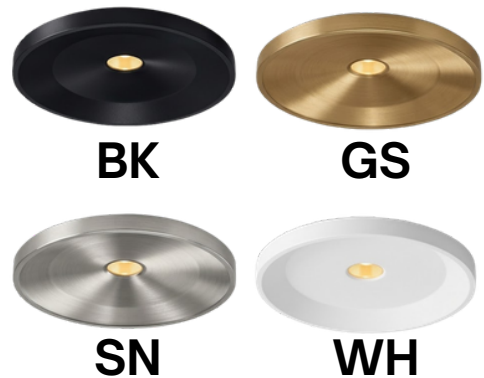

Body : *Aluminum*

Product Dimension

VL - 1110

Color :

No Flicker

High Color Rendering Index

Anti-Glare

Item Number	Power	CCT	Voltage	Size (mm)
VL - 1110	5W	3000K 4000K 6000K	AC85-265V	Ø75 × H12

Material

Body : *Aluminum*

Product Dimension

Color : 
White

VL - 1829

No Flicker

High Color Rendering Index

Anti-Glare