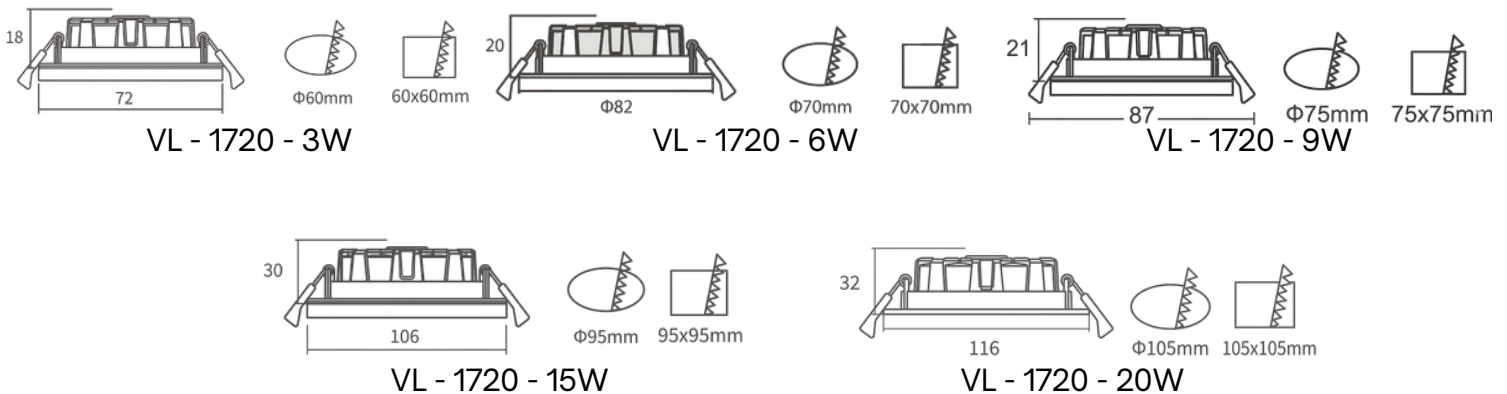

Product Dimension