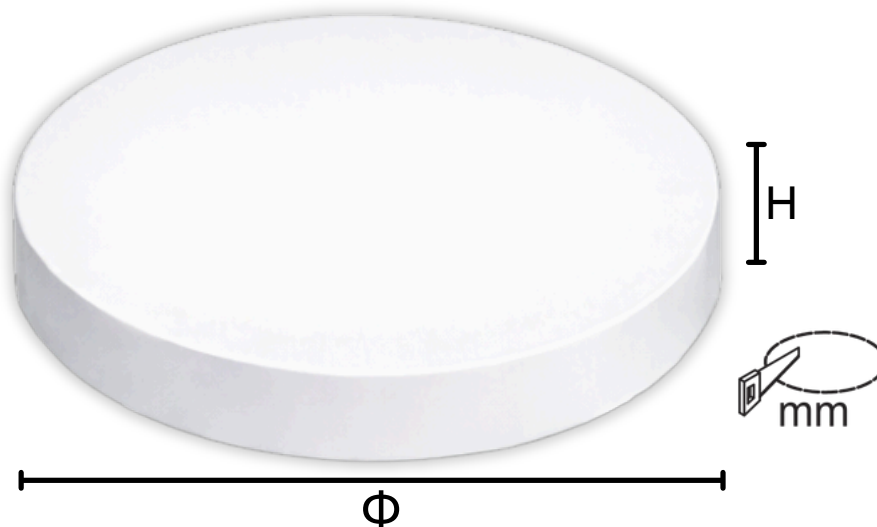

Product Dimension