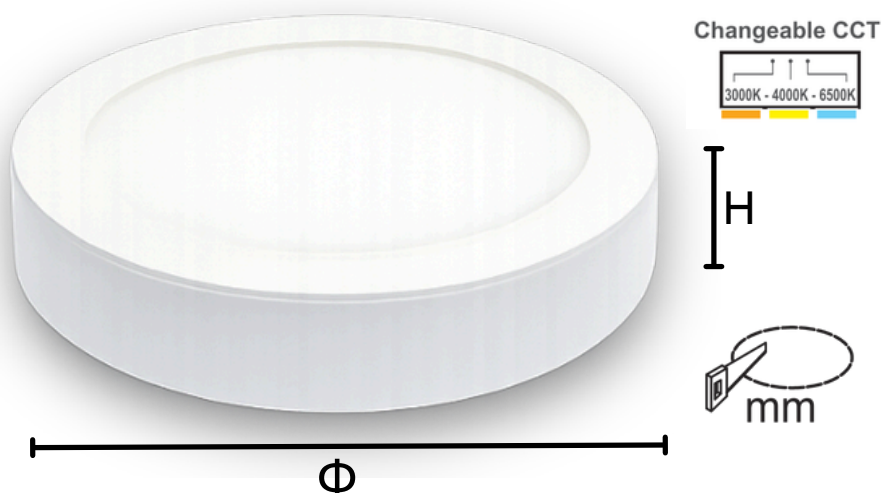

Product Dimension