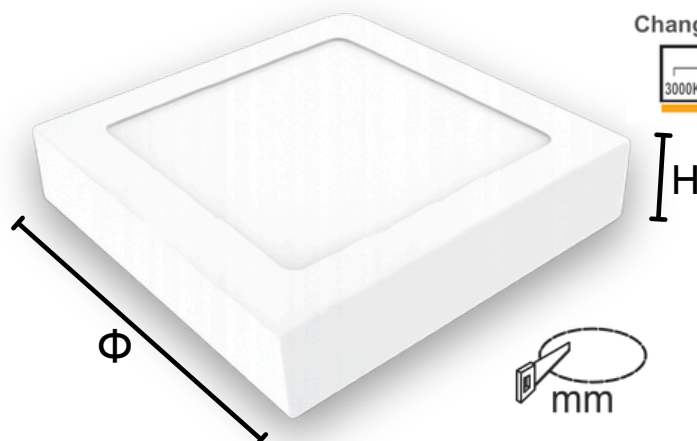

Product Dimension