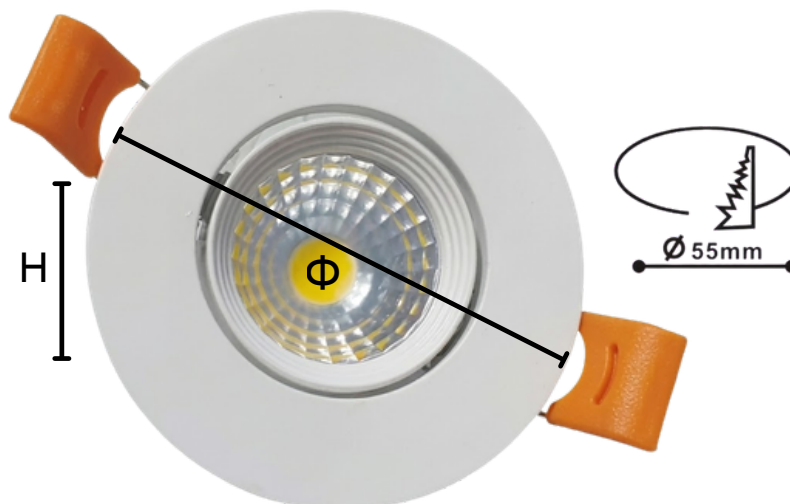

High Color Rendering Index

Anti-Glare

Item Number	Power	CRI	Beam Angle	Voltage	Size (mm)	CCT
VL - 1808 WH COB	5W	≥80	24°	AC220V	Φ88 × H55	3000K 4000K 6500K

Material

Diecast Aluminum

Product Dimension

Lamp Body
Color :