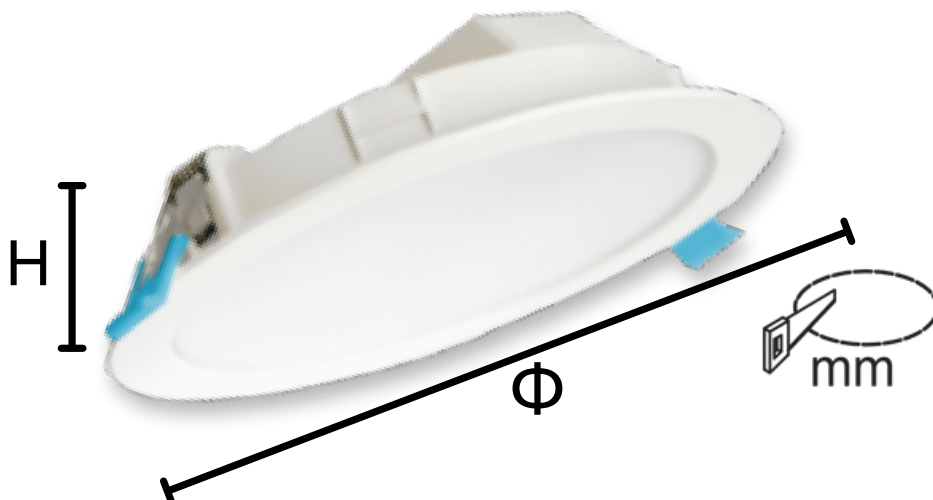

Product Dimension